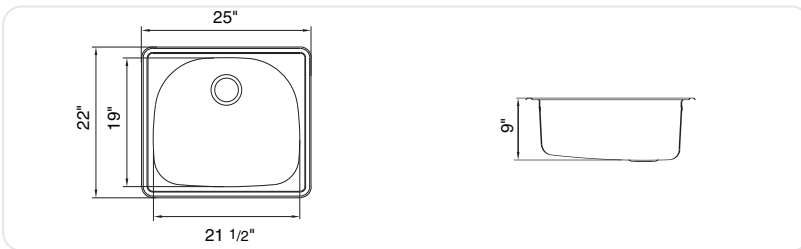

EDGE

Stainless Steel I.0 Bowl D
Self Rimming

AS-ED10DXUSTM

Features

- Self Rimming
- Bowl depth 9"
- Fitted with high-density sound deadening pads
- Punched with 1 faucet hole 1 3/8"
- 18 gauge steel
- Brushed steel
- Spray back coating

Waste hole

Finishes

Medium Brushed

We reserve the right to amend specifications, weights, measures and color availability without prior notice. * For color matched options, please see to the Options & Accessories section. All measurements are in millimetres unless otherwise stated.